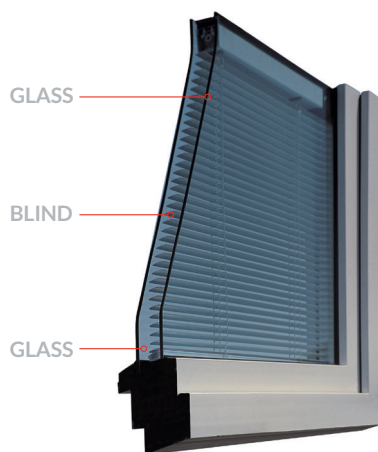

Fire Glass UK supply integral blind systems. Available in insulated units which can be made from toughened safety glass, low emissivity glass or acoustic glass with fire rated options of FD30, FD30/30, FD60 and FD60/60.

WHAT ARE INTEGRAL BLINDS?

Integral blinds are encapsulated within an Insulated Glass Unit (IGU) inbetween two or three panes of glass. This ensures protection from dust and dirt, so no cleaning is required. The blinds can work manually or on a motorised system, and can be operated by cord, knob, magnet or remote control.

WHY CHOOSE INTEGRAL BLINDS?

Integral blinds are hygienic and are clean for life due to the system being encapsulated within the glass unit, thus, meaning there is no risk of damaging the blinds. They are durable and maintenance-free.

OPERATION OF INTEGRAL BLINDS

Integral blinds can be easily operated manually by cord, wand, knob or magnet or by a motorised battery, or an internal motor. The option shown below are examples of the ScreenLine® C-System which are manually operated and can be raised, lowered and tilted. The closed-loop belt transmission system allows smooth and long-lasting function of the blind and the patented automatic release system of control devices complies with child safety standards.

MANUAL OPERATION EXAMPLES

WHERE TO USE INTEGRAL BLINDS

Integral blinds are very versatile due to the slimline design, the 10mm slats fit within a standard 16mm cavity allowing only for the IGU to be replaced in most cases. They are great for homes, offices, hotels and schools. If privacy is paramount they can be used in hospitals as they are hygienic and can divide space. This system can be applied to most windows, doors, french windows, up-and-over, sliding or casement windows.

PARTNERING WITH PELLINI